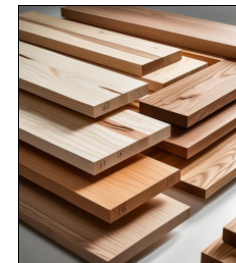

# Cornices

Don't see what you need? Please inquire about custom mouldings.

We carry a large inventory of dimensional lumber. 1x2 to 1x10

# Corners

Ask about our selection of sheet goods: Oak, Maple, Poplar and More

"Imagine the Difference"™

Classic Mouldings Inc. Calgary's trusted moulding experts for over 40 years. We craft high-quality wood mouldings in Maple, Oak, Poplar, and more including custom profiles tailored to your project.