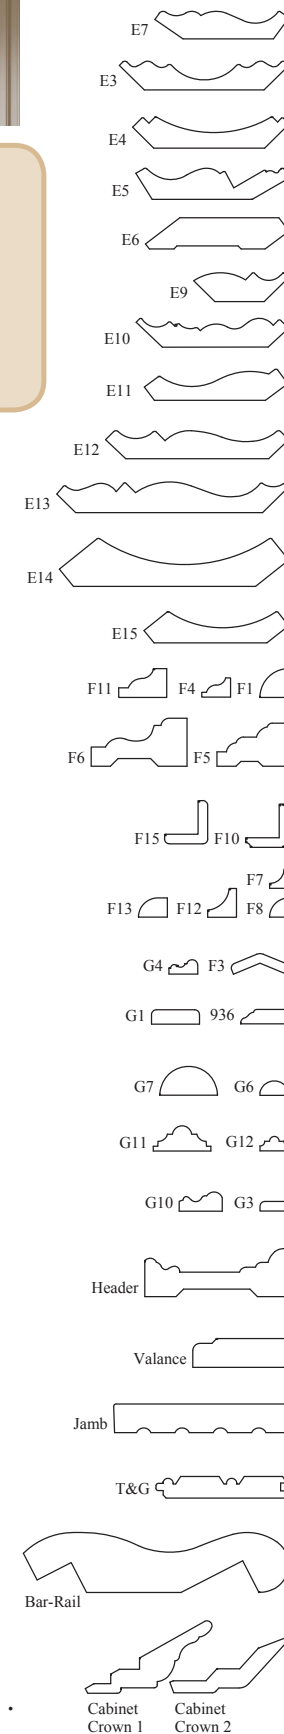

Quality
Consistency
Reliability

Sales Office And Manufacturing Plant
315 - 41st Avenue N.E., Calgary, Alberta T2E 2N4
Phone: 403 230-3961 · place an order : Sales@classicmouldings.ca ·
www.classicmouldings.ca